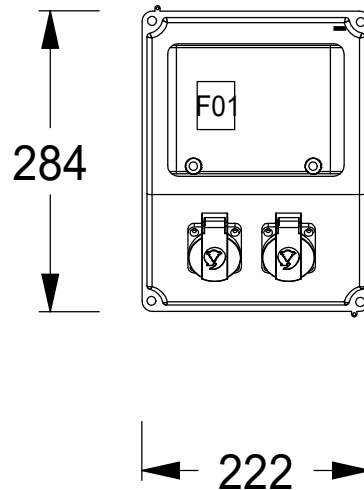

A	B	C	D	E	F	G	H	J	K
---	---	---	---	---	---	---	---	---	---

Djup: 122mm

ARTIKELNR /
ARTICLE NO.
E2466295

MÄRKSTRÖM /
CURRENT RATING
16 A

SPÄNNING /
VOLTAGE
400 V

MEASURING
EQUIPMENT
CURR-
TRAFO-
SPACE ENERGY-
METER-
SPACE

ARTIKELNR /
ARTICLE NO.
E2466295

MÄRKSTRÖM /
CURRENT RATING
16 A

SPÄNNING /
VOLTAGE
400 V

MEASURING
EQUIPMENT
CURR-
TRAFO-
SPACE ENERGY-
METER-
SPACE

FAST ANSLUTNING /
FIXED CONNECTIONS
<125A >125A

CEE-OUTLETS
3-POLE
16A 32A 63A 125A