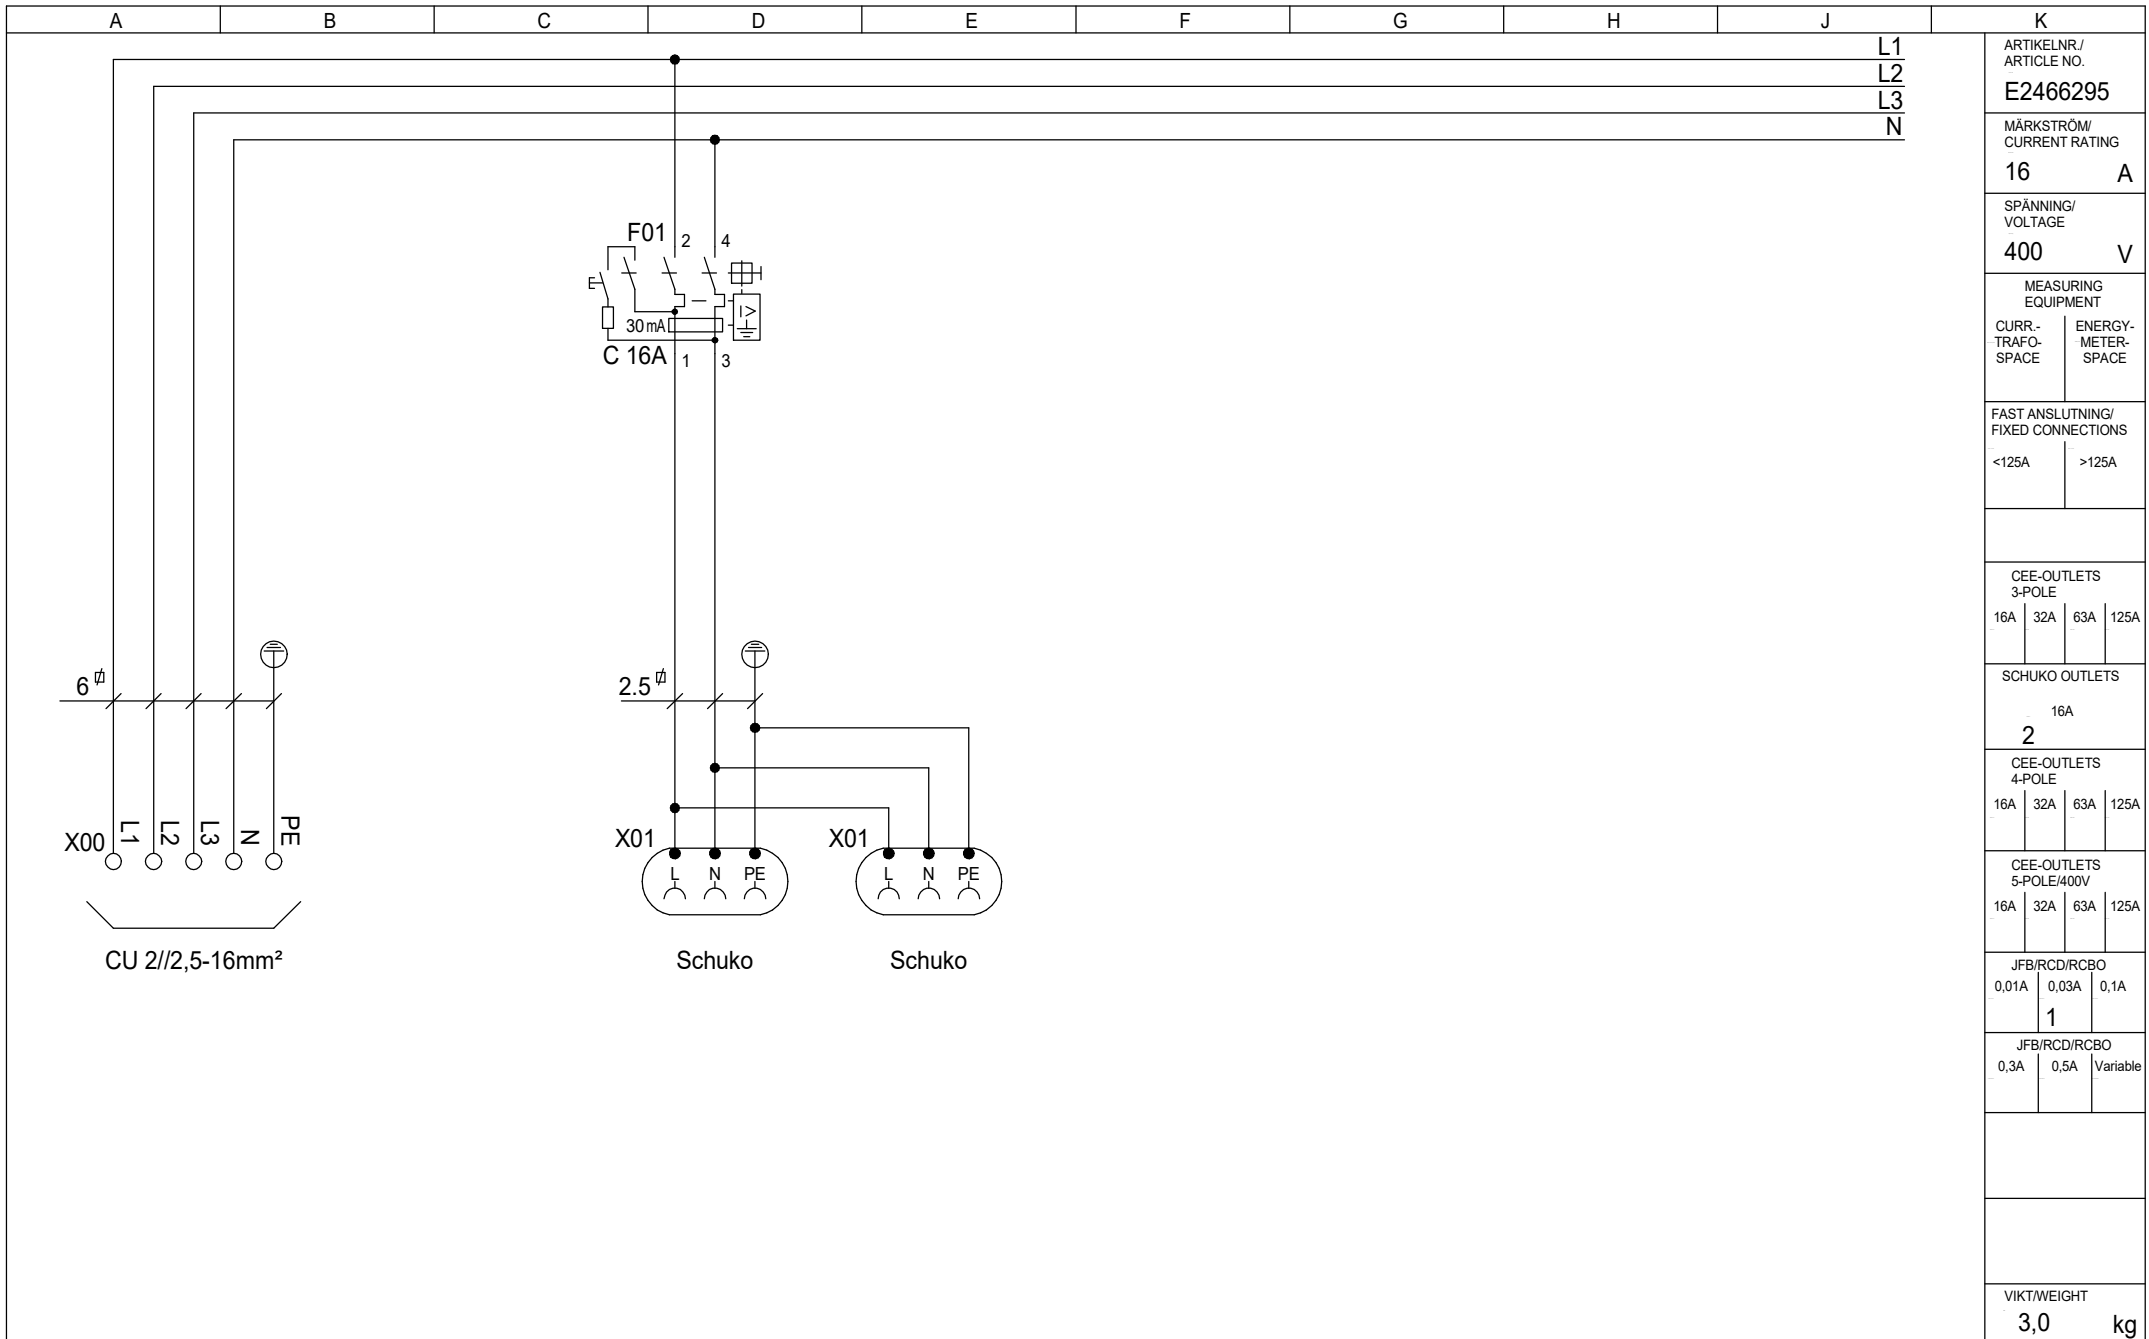

A	B	C	D	E	F	G	H	J	K
---	---	---	---	---	---	---	---	---	---

Djup: 122mm

ARTIKELNR /
ARTICLE NO.
E2466295

MÄRKSTRÖM /
CURRENT RATING
16 A

SPÄNNING /
VOLTAGE
400 V

MEASURING
EQUIPMENT
CURR-
TRAFO-
SPACE ENERGY-
METER-
SPACE

ARTIKELNR /
ARTICLE NO.
E2466295

MÄRKSTRÖM /
CURRENT RATING
16 A

SPÄNNING /
VOLTAGE
400 V

MEASURING
EQUIPMENT
CURR-
TRAFO-
SPACE ENERGY-
METER-
SPACE

FAST ANSLUTNING /
FIXED CONNECTIONS
<125A >125A

CEE-OUTLETS
3-POLE
16A 32A 63A 125A