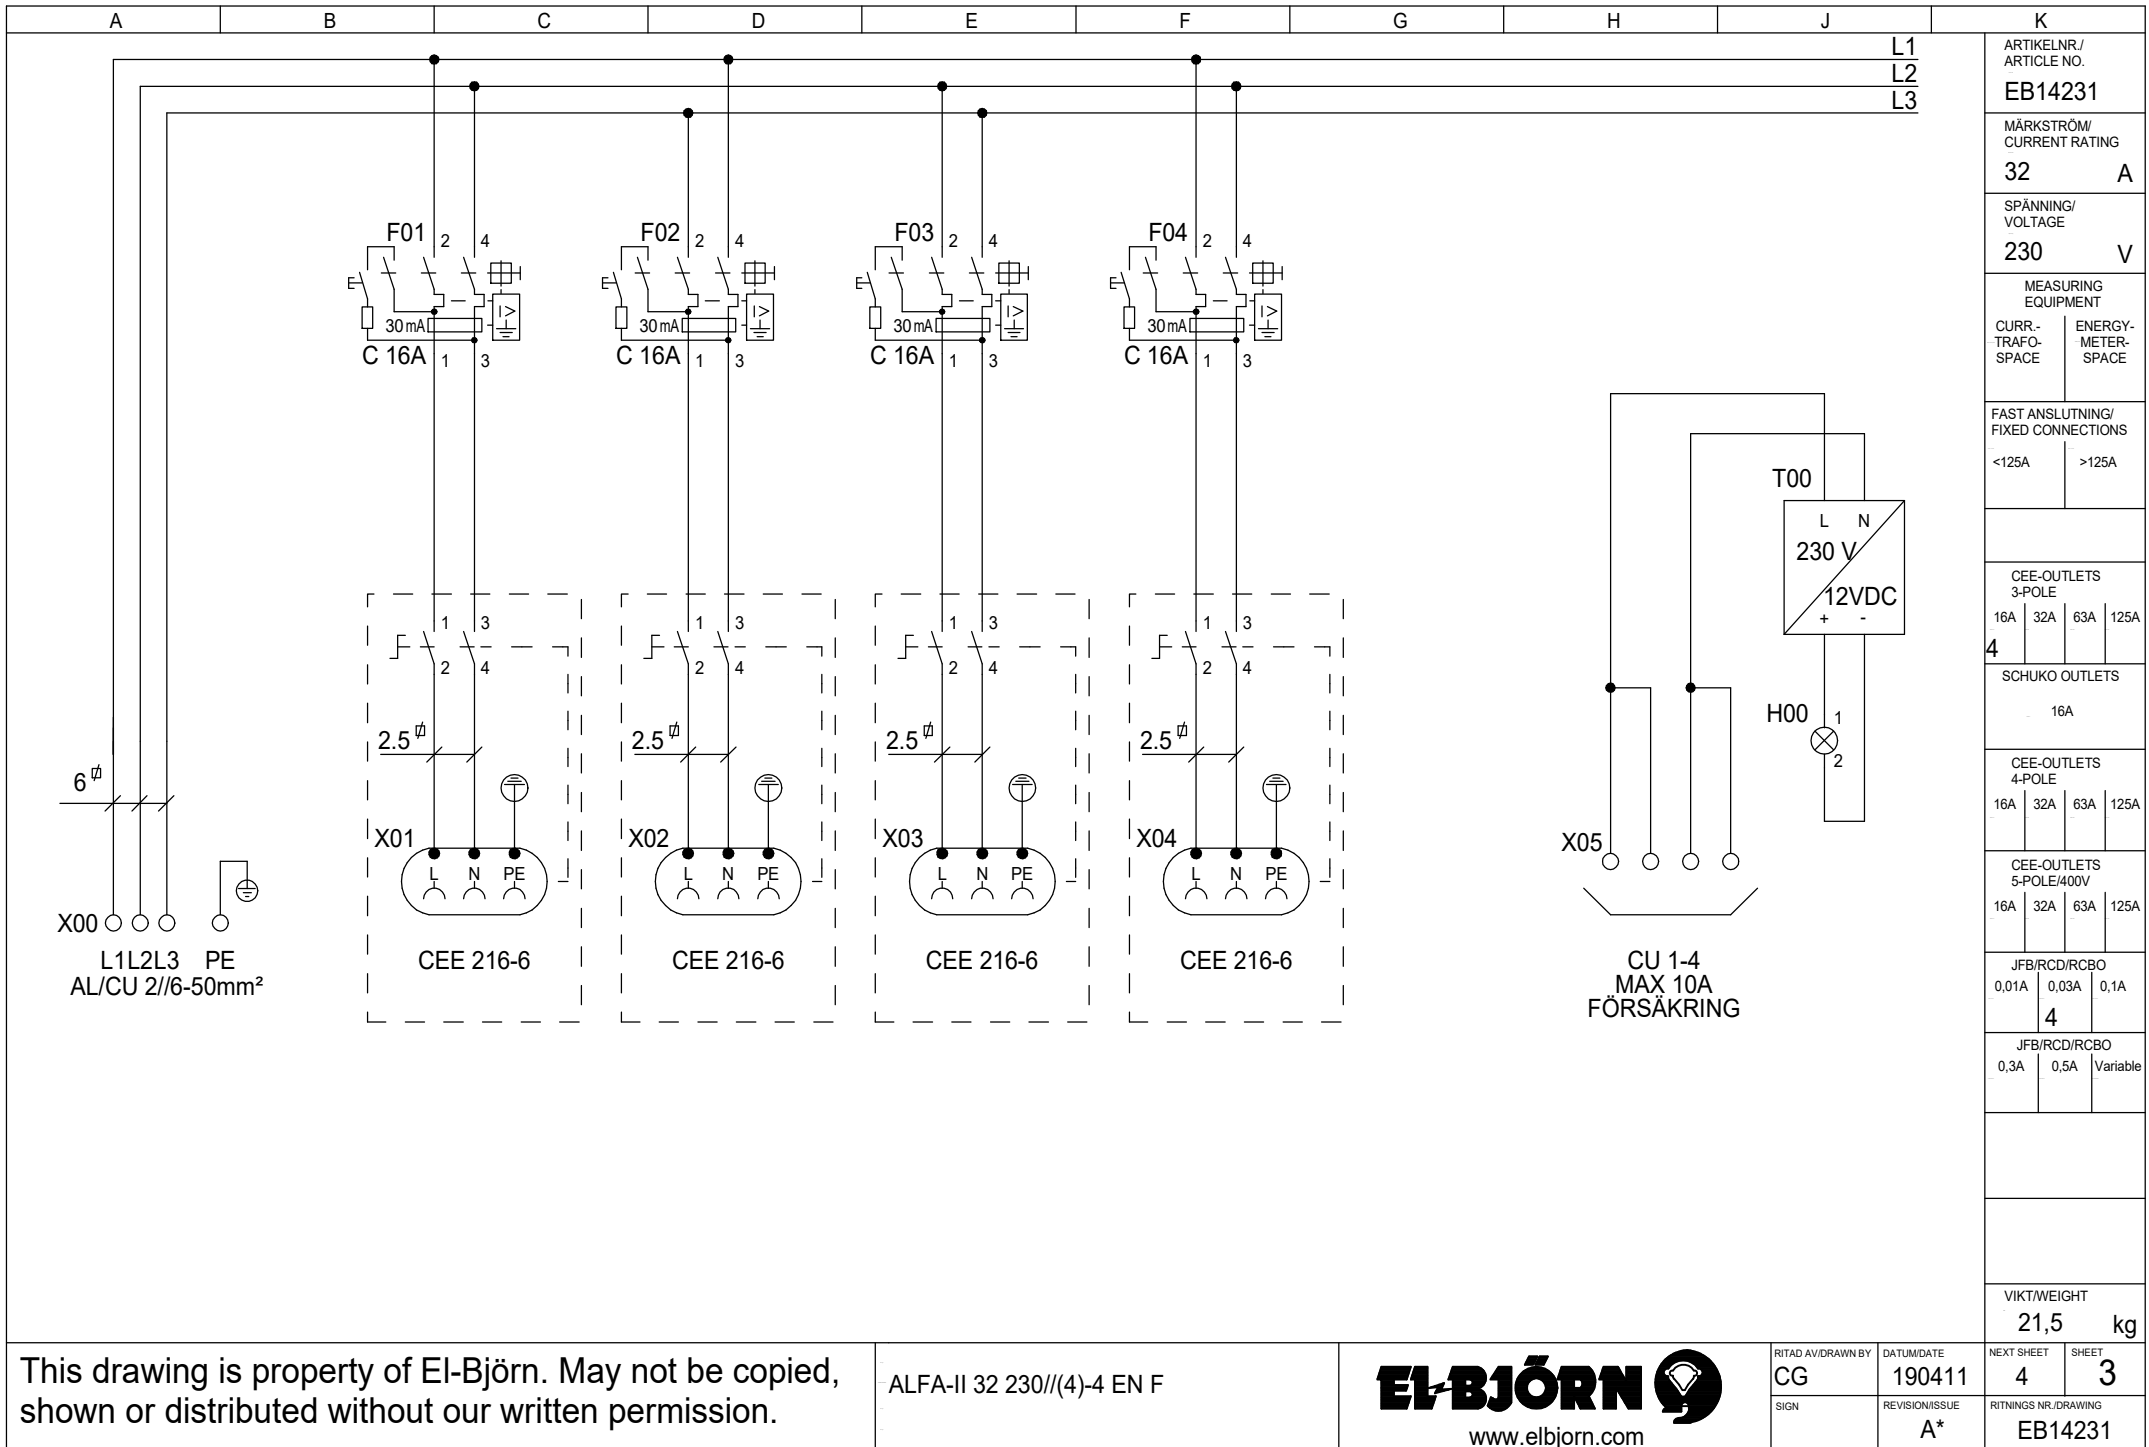

ARTIKELNR / ARTICLE NO.		EB14231	
MÄRKSTRÖM / CURRENT RATING		32	A
SPÄNNING / VOLTAGE		230	V
MEASURING EQUIPMENT			
CURR- TRAF0- SPACE	ENERGY- METER- SPACE		
FAST ANSLUTNING/ FIXED CONNECTIONS			
<125A	>125A		
CEE-OUTLETS 3-POLE			
16A	32A	63A	125A
4			
SCHUKO OUTLETS			
16A			
CEE-OUTLETS 4-POLE			
16A	32A	63A	125A
CEE-OUTLETS 5-POLE/400V			
16A	32A	63A	125A
JFB/RCD/RCBO			0,01A
JFB/RCD/RCBO			0,3A
JFB/RCD/RCBO			0,03A
JFB/RCD/RCBO			0,5A
JFB/RCD/RCBO			Variable
VIKT/WEIGHT			
21,5		kg	
RITAD AV/DRAWN BY	DATUM/DATE	NEXT SHEET	SHEET
CG	190411	4	3
SIGN	REVISION/ISSUE	RITINGS NR./DRAWING	
	A*	EB14231	

This drawing is property of El-Björn. May not be copied, shown or distributed without our written permission.

ALFA-II 32 230/(4)-4 EN F

RITAD AV/DRAWN BY	DATUM/DATE	NEXT SHEET	SHEET
CG	190411	4	3
SIGN	REVISION/ISSUE	RITINGS NR./DRAWING	
	A*	EB14231