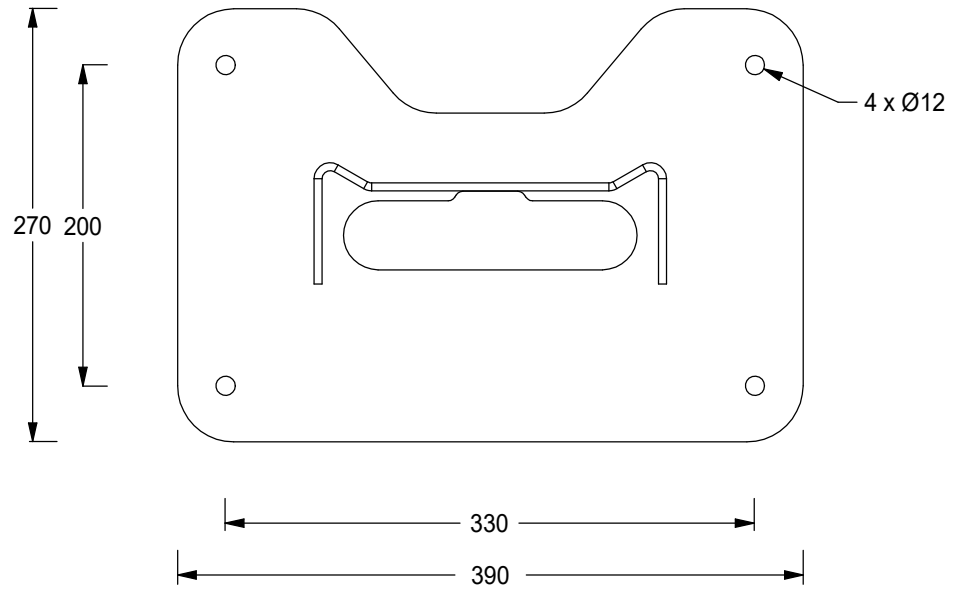

A B C D E F G H J K

ARTIKELNR /
ARTICLE NO.
EB14231

MÄRKSTRÖM /
CURRENT RATING
32 A

SPÄNNING /
VOLTAGE
230 V

MEASURING
EQUIPMENT
CURR-
TRAFO-
SPACE ENERGY-
METER-
SPACE

FAST ANSLUTNING /
FIXED CONNECTIONS
<125A >125A

CEE-OUTLETS
3-POLE
16A 32A 63A 125A
4

SCHUKO OUTLETS
16A

CEE-OUTLETS
4-POLE
16A 32A 63A 125A

CEE-OUTLETS
5-POLE/400V
16A 32A 63A 125A

JFB/RCD/RCBO
0,01A 0,03A 0,1A
4

JFB/RCD/RCBO
0,3A 0,5A Variable

VIKT/WEIGHT
21,5 kg

This drawing is property of El-Björn. May not be copied, shown or distributed without our written permission.

ALFA-II 32 230/(4)-4 EN F

RITAD AV/DRAWN BY CG	DATUM/DATE 190411	NEXT SHEET 3	SHEET 2
SIGN	REVISION/ISSUE A*	RITINGS NR./DRAWING EB14231