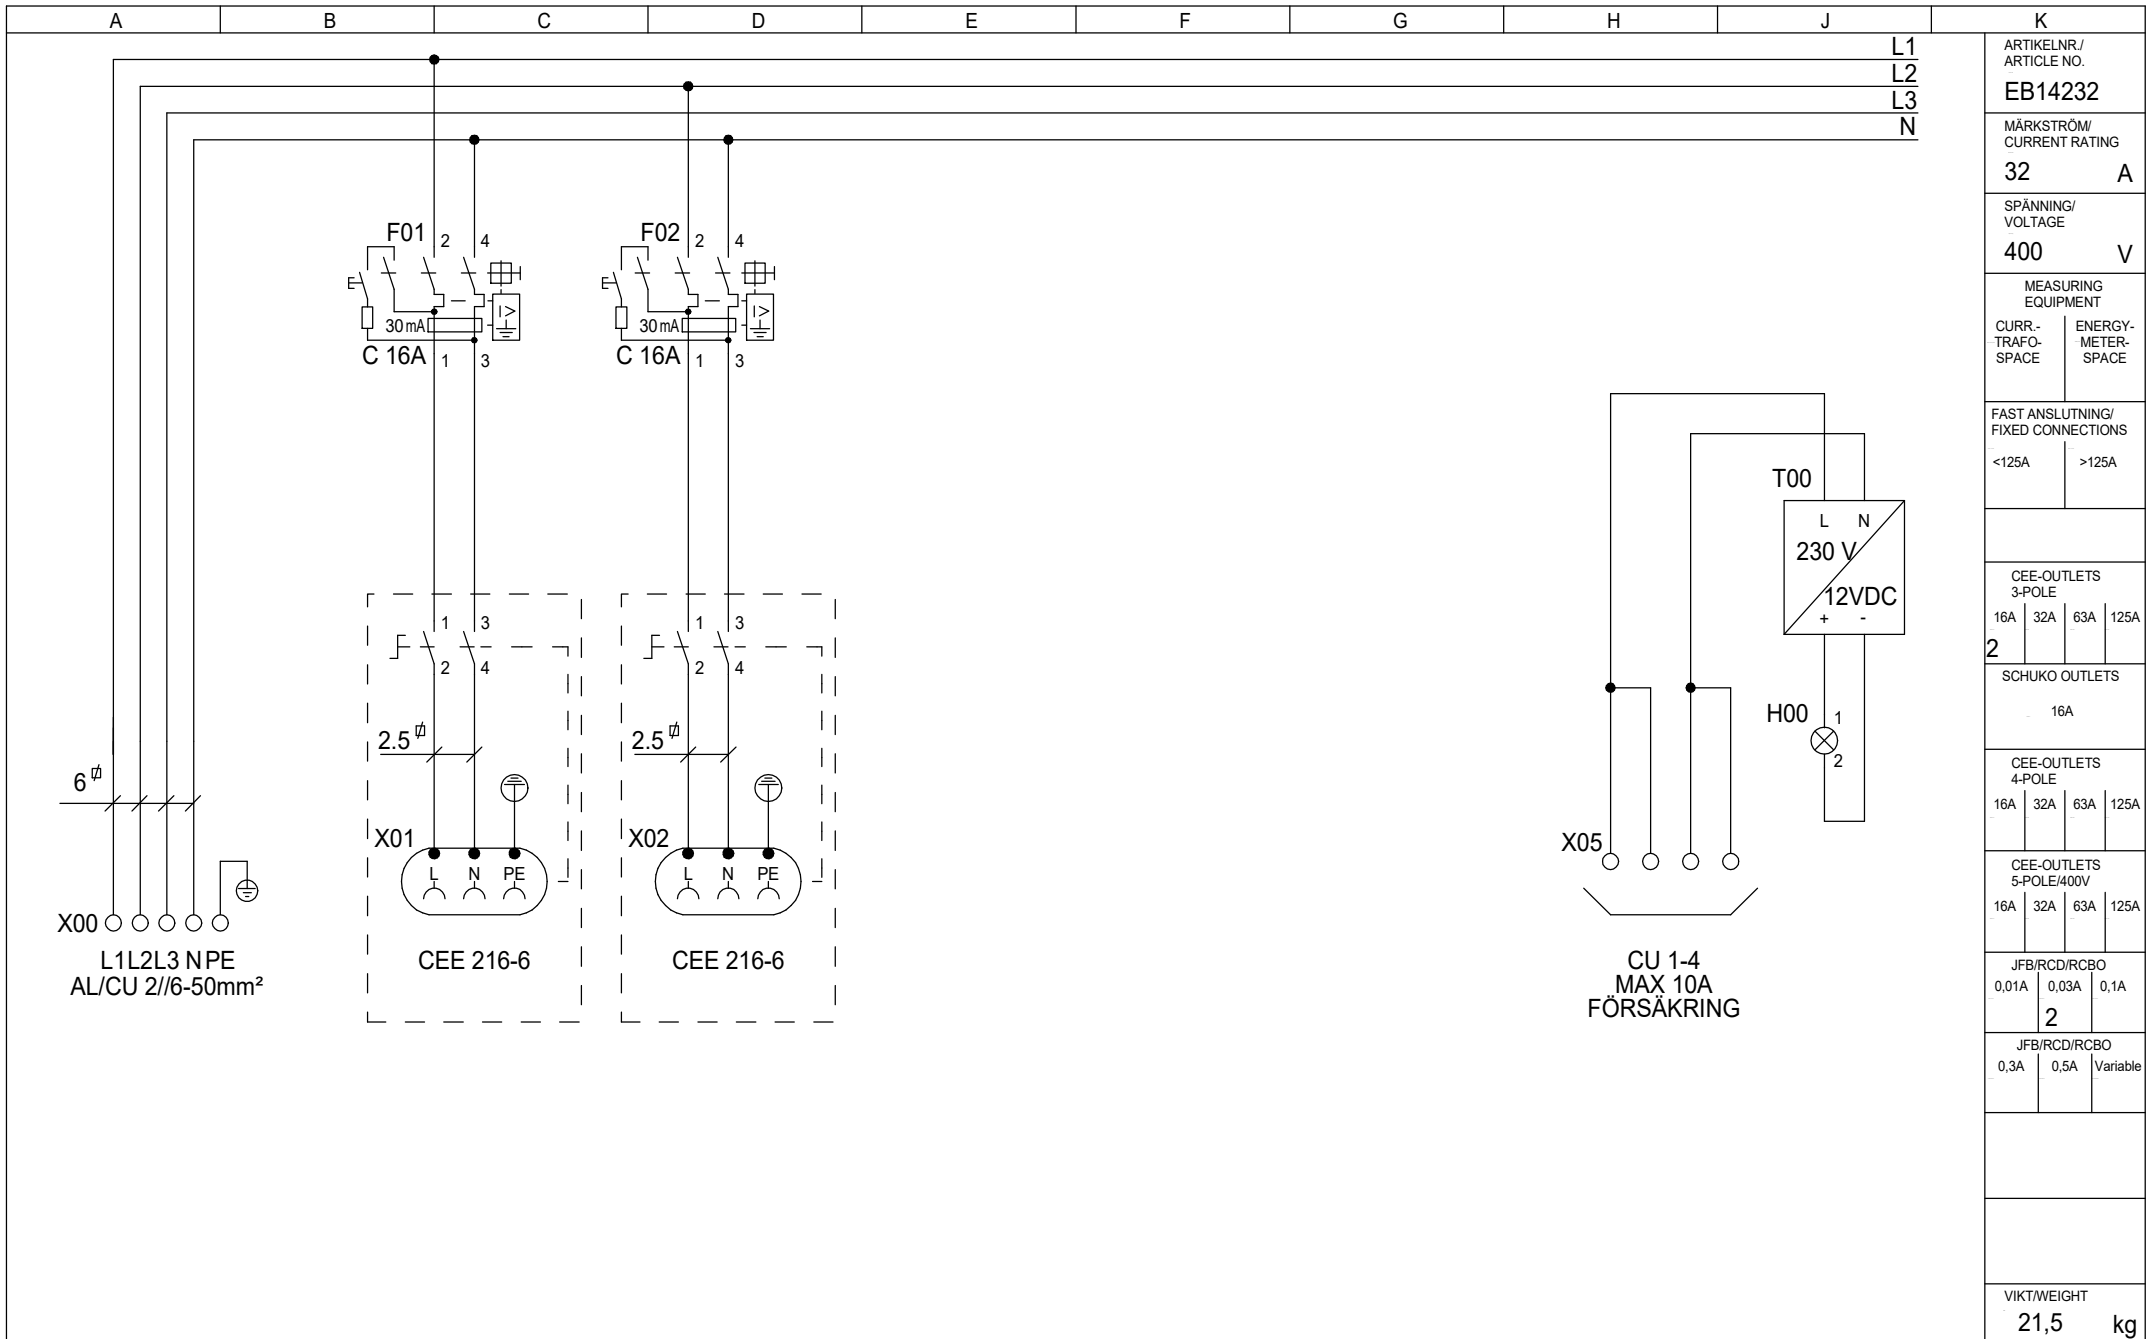

L1
L2
L3
N

ARTIKELNR/
ARTICLE NO.
EB14232

MÄRKSTRÖM/
CURRENT RATING
32   **A**

SPÄNNING/
VOLTAGE
400   **V**

MEASURING
EQUIPMENT
CURR-
TRAF0-
SPACE   ENERGY-
METER-
SPACE

FAST ANSLUTNING/
FIXED CONNECTIONS
<125A   >125A

CEE-OUTLETS
3-POLE
16A   32A   63A   125A
2

SCHUKO OUTLETS
16A

CEE-OUTLETS
4-POLE
16A   32A   63A   125A

CEE-OUTLETS
5-POLE/400V
16A   32A   63A   125A

JFB/RCD/RCBO
0,01A   0,03A   0,1A
2

JFB/RCD/RCBO
0,3A   0,5A   Variable

VIKT/WEIGHT
21,5   **kg**

This drawing is property of El-Björn. May not be copied, shown or distributed without our written permission.

ALFA-II 32///(2)-2 EN F

RITAD AV/DRAWN BY CG	DATUM/DATE 190411	NEXT SHEET 4	SHEET 3
SIGN	REVISION/ISSUE A*	RITNING NR./DRAWING EB14232