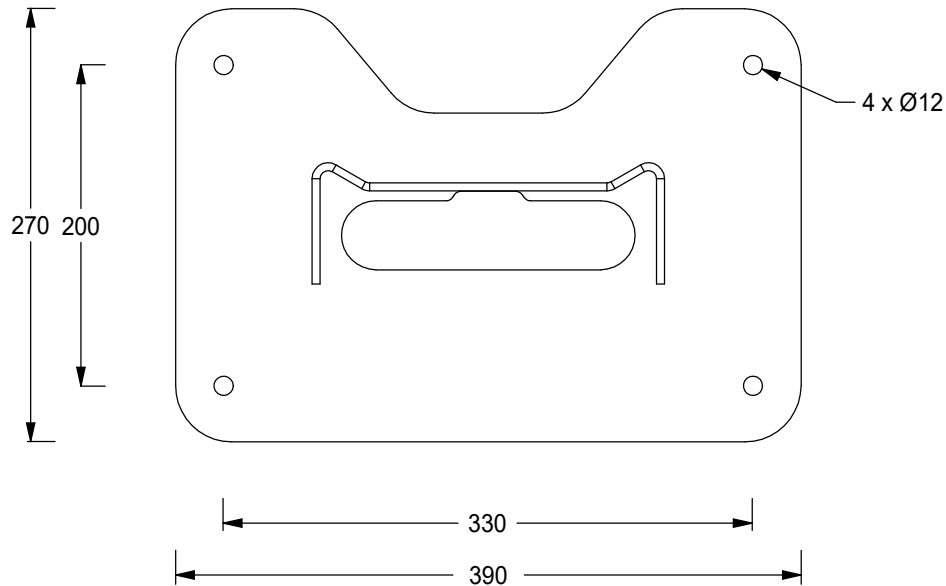

A B C D E F G H J K

ARTIKELNR /
ARTICLE NO.
EB14236

MÄRKSTRÖM /
CURRENT RATING
32 A

SPÄNNING /
VOLTAGE
230 V

MEASURING
EQUIPMENT
CURR-
TRAFO-
SPACE ENERGY-
METER-
SPACE

FAST ANSLUTNING /
FIXED CONNECTIONS
<125A >125A

CEE-OUTLETS
3-POLE
16A 32A 63A 125A
4

SCHUKO OUTLETS
16A

CEE-OUTLETS
4-POLE
16A 32A 63A 125A

CEE-OUTLETS
5-POLE/400V
16A 32A 63A 125A

JFB/RCD/RCBO
0,01A 0,03A 0,1A
4

JFB/RCD/RCBO
0,3A 0,5A Variable

VIKT/WEIGHT
21,5 kg

This drawing is property of El-Björn. May not be copied, shown or distributed without our written permission.

ALFA-II 32 230/(4)-4 EN FZ

RITAD AV/DRAWN BY CG	DATUM/DATE 190411	NEXT SHEET 3	SHEET 2
SIGN	REVISION/ISSUE A*	RITINGS NR./DRAWING EB14236