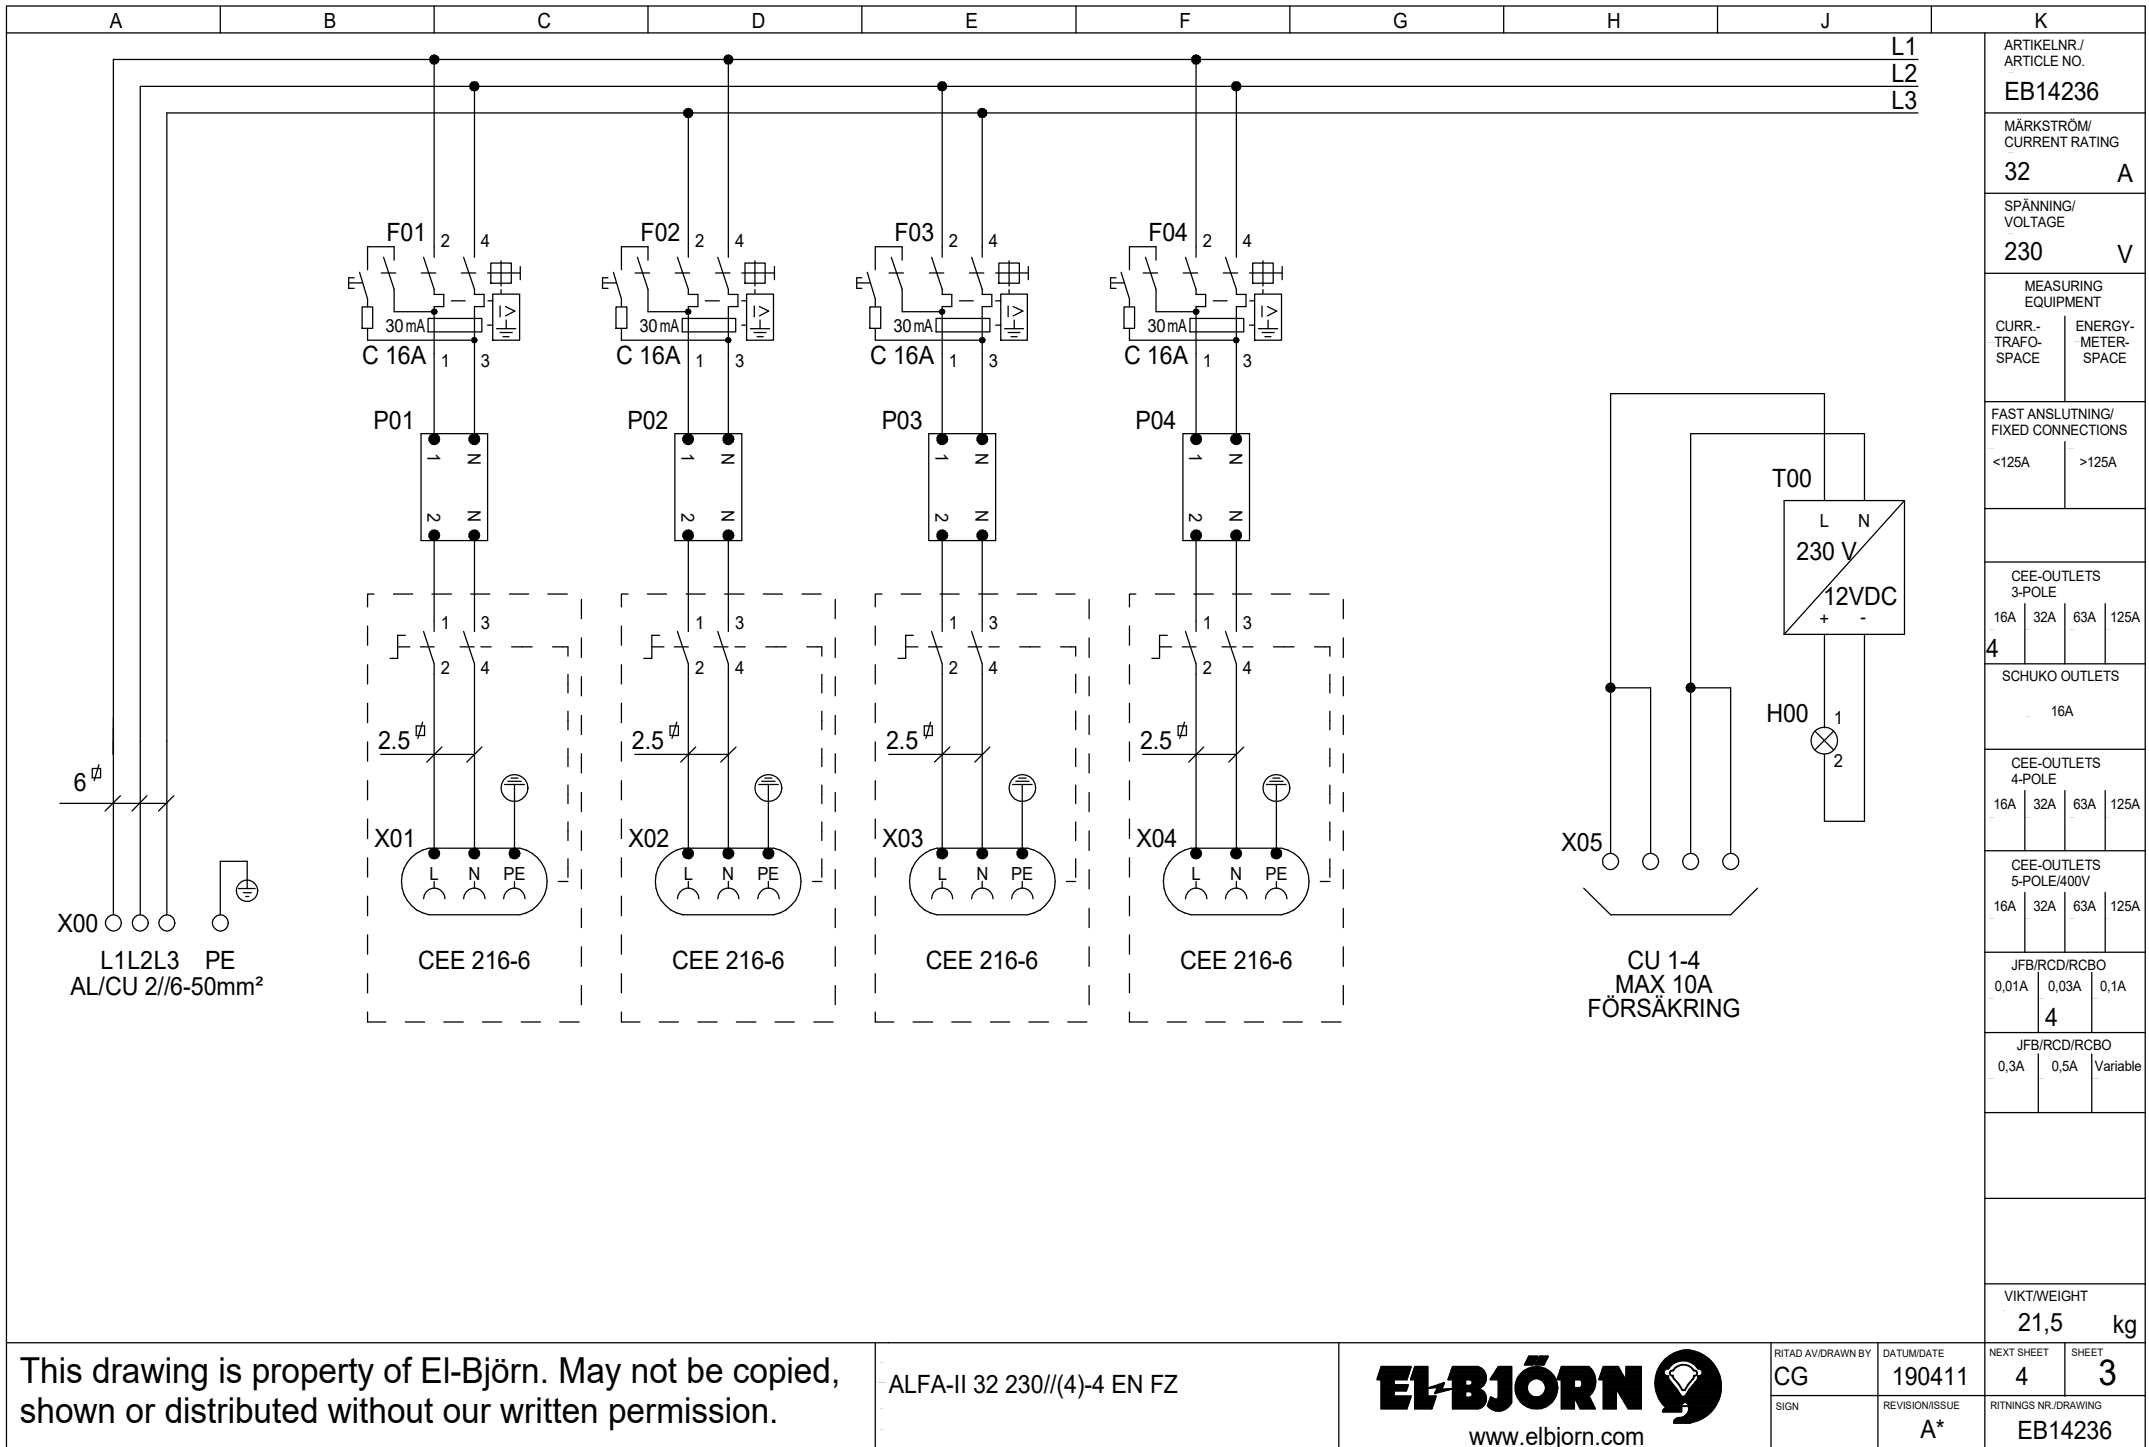

L1
L2
L3

ARTIKELNR / ARTICLE NO.		EB14236	
MÄRKSTRÖM / CURRENT RATING		32	A
SPÄNNING / VOLTAGE		230	V
MEASURING EQUIPMENT			
CURR- TRAF0- SPACE	ENERGY- METER- SPACE		
FAST ANSLUTNING/ FIXED CONNECTIONS			
<125A	>125A		
CEE-OUTLETS 3-POLE			
16A	32A	63A	125A
4			
SCHUKO OUTLETS			
16A			
CEE-OUTLETS 4-POLE			
16A	32A	63A	125A
CEE-OUTLETS 5-POLE/400V			
16A	32A	63A	125A
JFB/RCD/RCBO			0,01A
JFB/RCD/RCBO			0,03A
JFB/RCD/RCBO			0,1A
4			
JFB/RCD/RCBO			0,3A
JFB/RCD/RCBO			0,5A
JFB/RCD/RCBO			Variable
VIKT/WEIGHT			
21,5		kg	
RITAD AV/DRAWN BY	DATUM/DATE	NEXT SHEET	SHEET
CG	190411	4	3
SIGN	REVISION/ISSUE	RITINGS NR./DRAWING	
	A*	EB14236	

This drawing is property of El-Björn. May not be copied, shown or distributed without our written permission.

ALFA-II 32 230/(4)-4 EN FZ

RITAD AV/DRAWN BY	DATUM/DATE	NEXT SHEET	SHEET
CG	190411	4	3
SIGN	REVISION/ISSUE	RITINGS NR./DRAWING	
	A*	EB14236